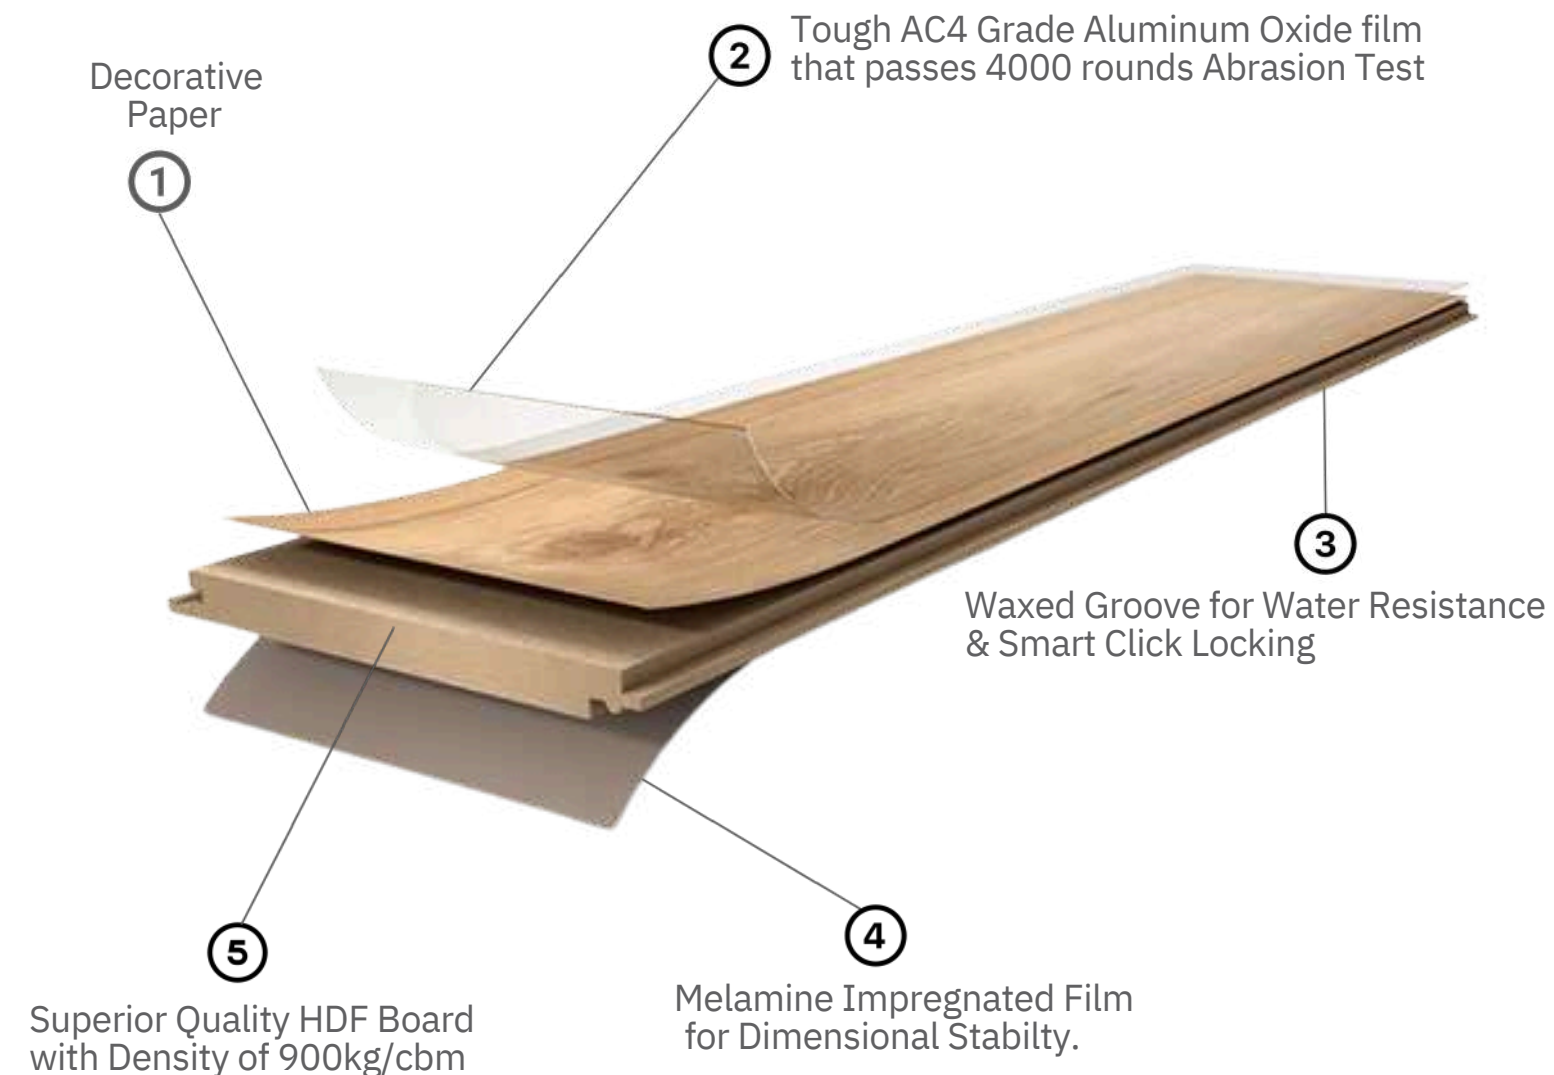

Harmony Floors

 CASABLANCA
WOODEN LAMINATE FLOORING
HERRINGBONE PATTERN

 CASABLANCA

Wooden Laminate Flooring Herringbone Pattern

Harmony Floors provides its clients the best quality Laminated Wooden Flooring, with smart click and lock mechanism which makes it very easy to install & Dismantle the wooden flooring

Our Laminated Wooden Flooring is a step apart & brings the warmth, touch, sensation, feel & experience of Hardwood Flooring to your steps.

Bali Teak

Arctic Oak

American Walnut

Patagonian Walnut

Walnut Bliss

Length	: 808mm	Plank perbox	: 24 Planks	Surface	: Low Gloss
Width	: 101mm	Area perbox	: 21.08 Sq.ft/1.958 Sq mtr.	Edges	: V-Groove
Total Thickness	: 8mm	Locking	: Smart Click	Application	: Residential/Light Commercial